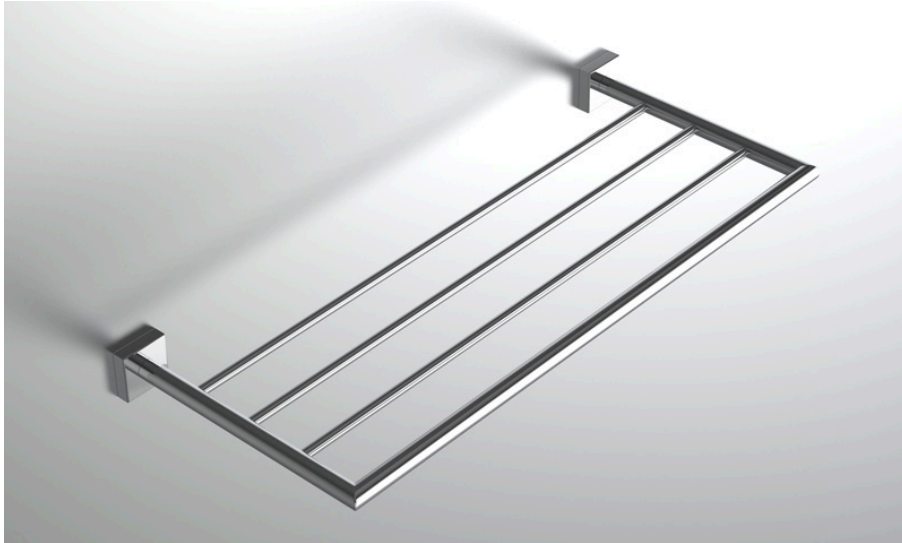

### FEATURES

- Premium 304 Grade Stainless Steel
- Solid Mount Construction
- Concealed Installation Hardware
- State of the art wall anchors included for installation on Dry wall or Tile